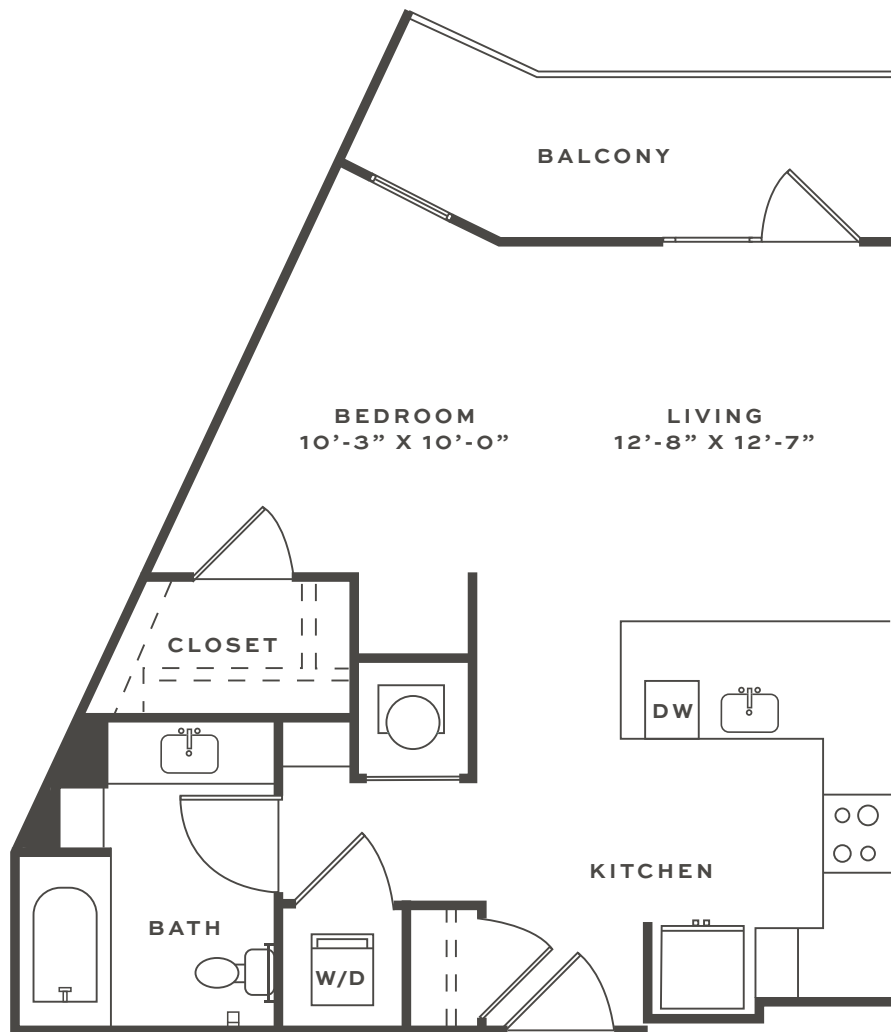

S2

1 BED | 1 BATH | 619 SQ. FT.

Information is believed to be accurate, but not warranted. Specification, pricing and availability are subject to change without notice. See agent for details. Artist's renderings and floorplans are approximate only and are not meant to be exact depictions of the unit. Drawings are not to scale. Your selected floorplan may vary from this illustration due to design configuration and architectural styling. Not all features are available in every apartment. All square footages are approximate.