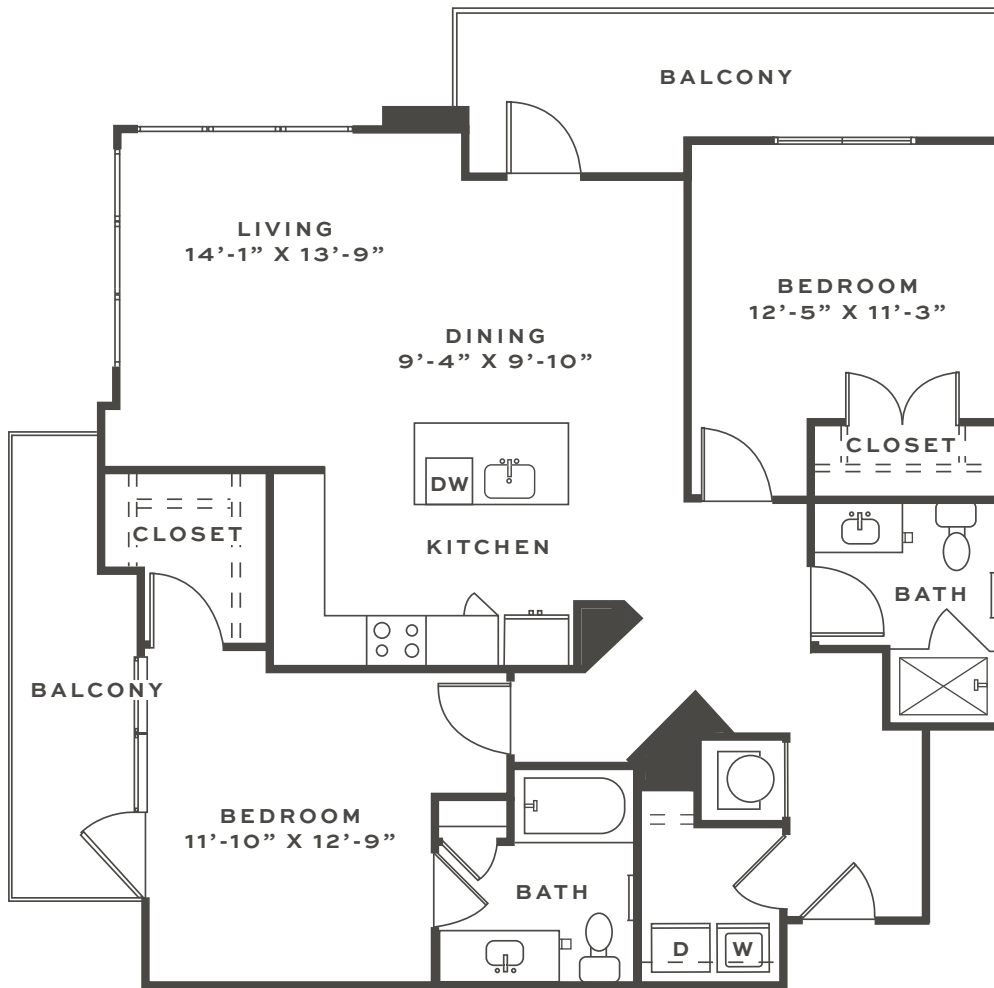

B4

2 BED | 2 BATH | 1241 SQ. FT.

Information is believed to be accurate, but not warranted. Specification, pricing and availability are subject to change without notice. See agent for details. Artist's renderings and floorplans are approximate only and are not meant to be exact depictions of the unit. Drawings are not to scale. Your selected floorplan may vary from this illustration due to design configuration and architectural styling. Not all features are available in every apartment. All square footages are approximate.