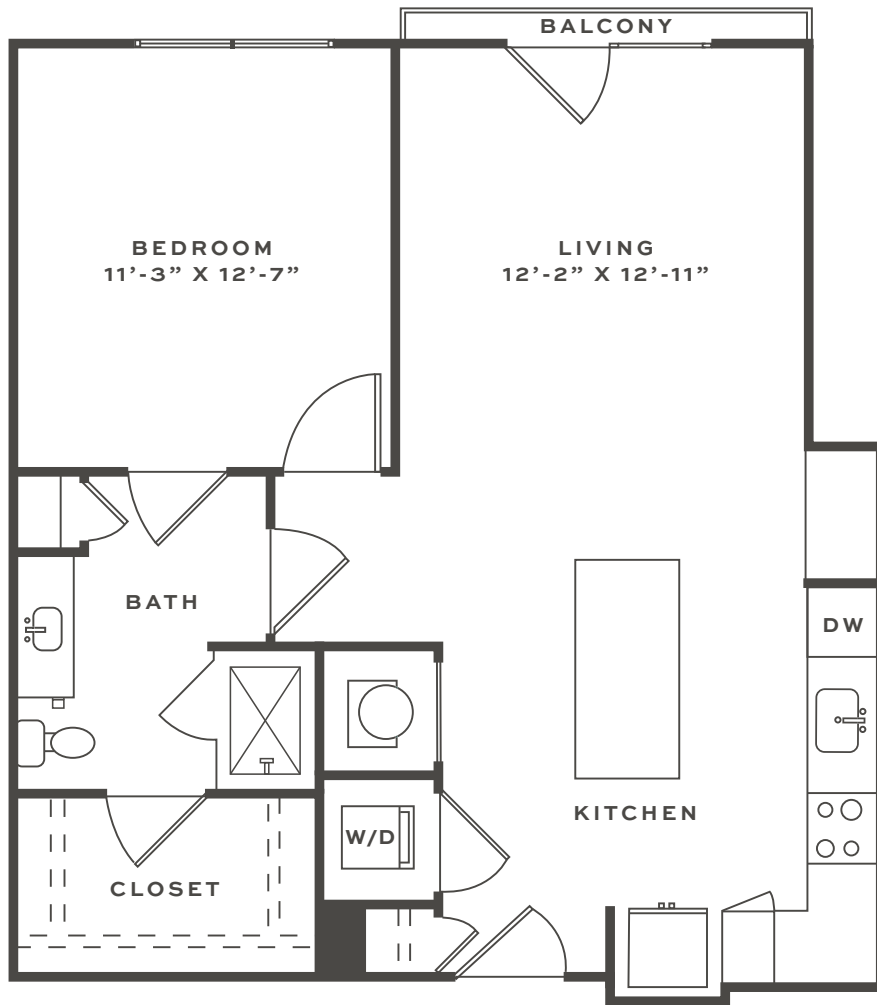

A6

1 BED | 1 BATH | 749 SQ. FT.

Information is believed to be accurate, but not warranted. Specification, pricing and availability are subject to change without notice. See agent for details. Artist's renderings and floorplans are approximate only and are not meant to be exact depictions of the unit. Drawings are not to scale. Your selected floorplan may vary from this illustration due to design configuration and architectural styling. Not all features are available in every apartment. All square footages are approximate.