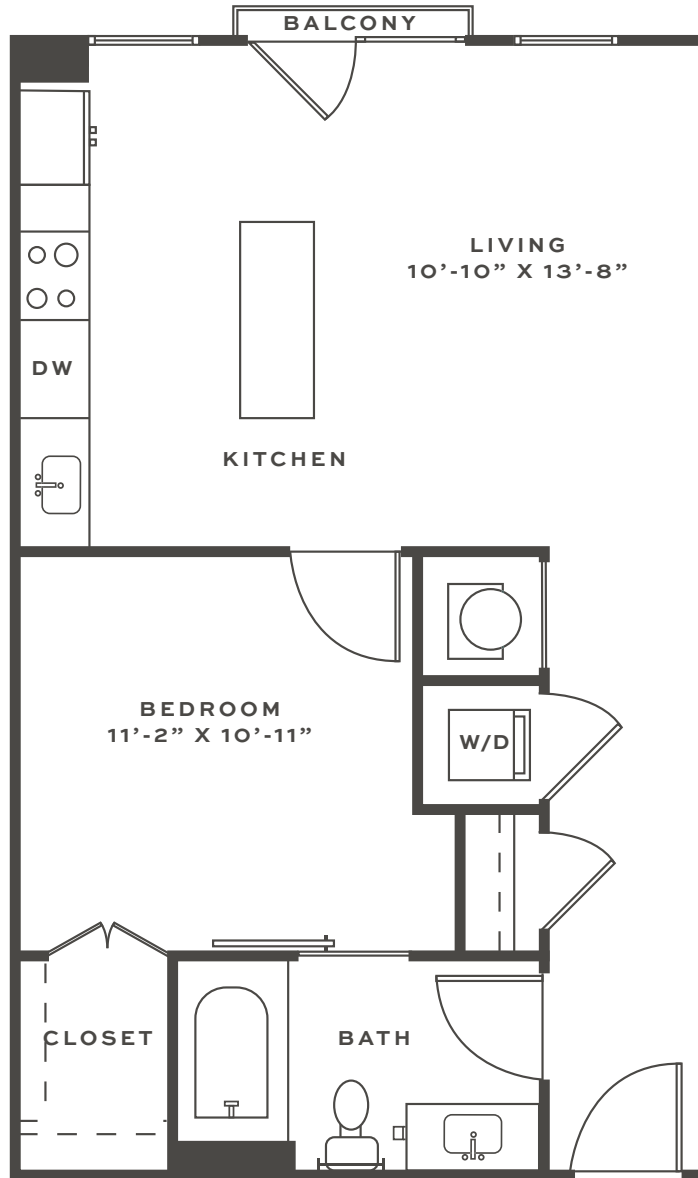

S 4

1 BED | 1 BATH | 640 SQ. FT.

Information is believed to be accurate, but not warranted. Specification, pricing and availability are subject to change without notice. See agent for details. Artist's renderings and floorplans are approximate only and are not meant to be exact depictions of the unit. Drawings are not to scale. Your selected floorplan may vary from this illustration due to design configuration and architectural styling. Not all features are available in every apartment. All square footages are approximate.