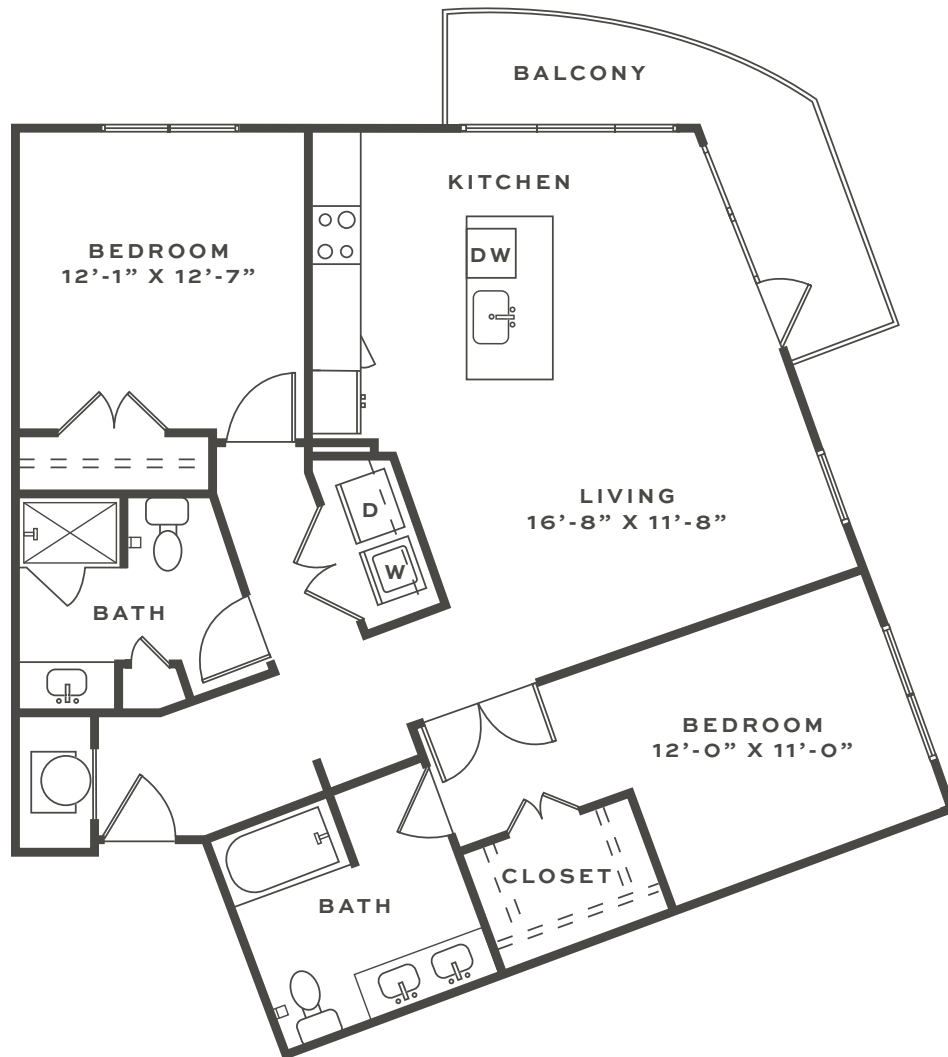

B2

2 BED | 2 BATH | 1216 SQ. FT.

Information is believed to be accurate, but not warranted. Specification, pricing and availability are subject to change without notice. See agent for details. Artist's renderings and floorplans are approximate only and are not meant to be exact depictions of the unit. Drawings are not to scale. Your selected floorplan may vary from this illustration due to design configuration and architectural styling. Not all features are available in every apartment. All square footages are approximate.