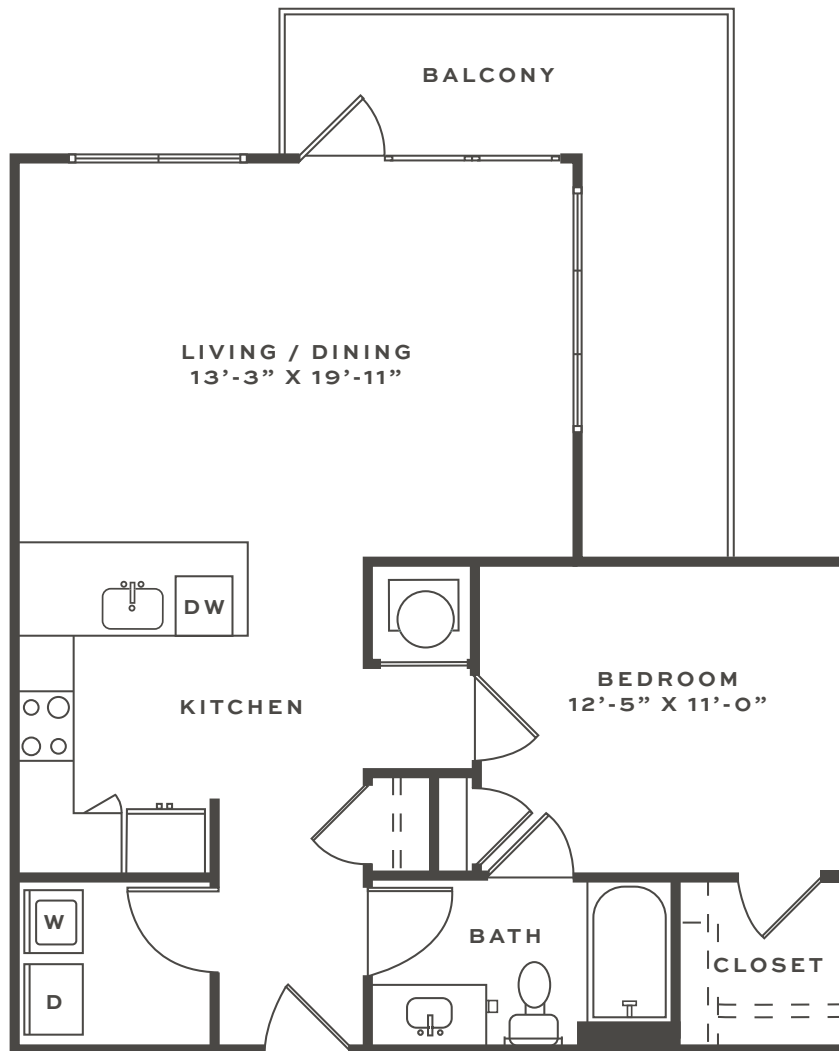

# A9

1 BED | 1 BATH | 830 SQ. FT.

Information is believed to be accurate, but not warranted. Specification, pricing and availability are subject to change without notice. See agent for details. Artist's renderings and floorplans are approximate only and are not meant to be exact depictions of the unit. Drawings are not to scale. Your selected floorplan may vary from this illustration due to design configuration and architectural styling. Not all features are available in every apartment. All square footages are approximate.