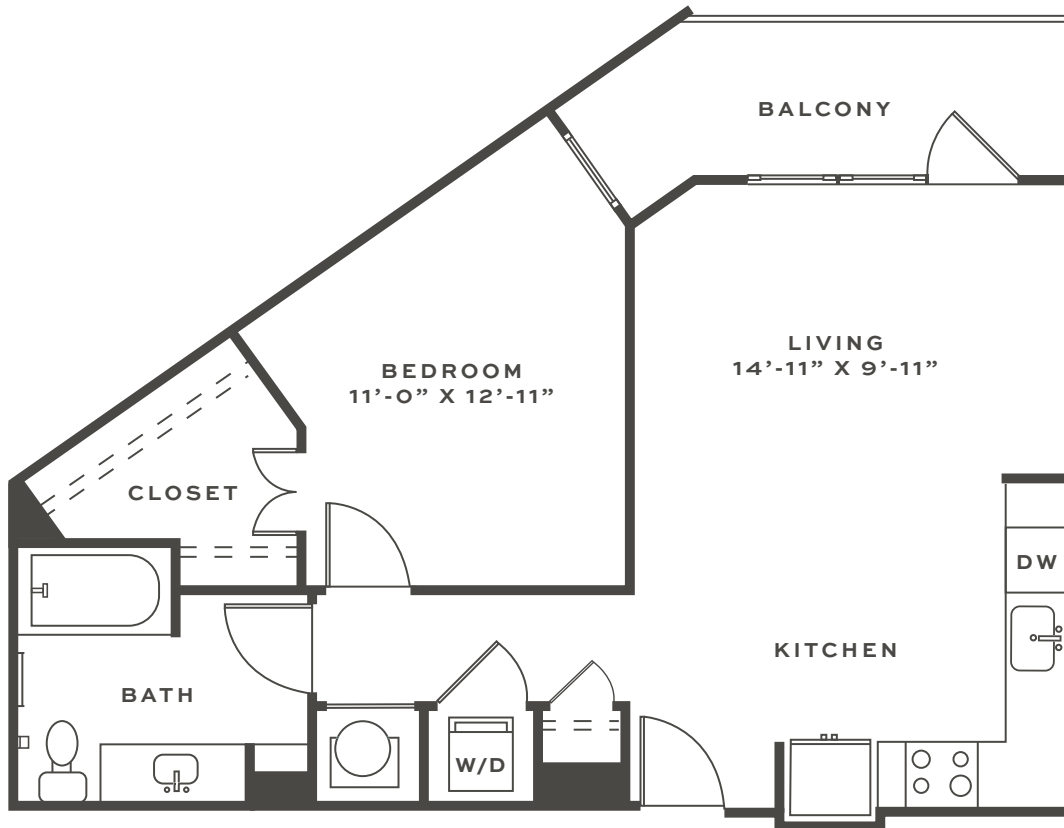

A5

1 BED | 1 BATH | 745 SQ. FT.

Information is believed to be accurate, but not warranted. Specification, pricing and availability are subject to change without notice. See agent for details. Artist's renderings and floorplans are approximate only and are not meant to be exact depictions of the unit. Drawings are not to scale. Your selected floorplan may vary from this illustration due to design configuration and architectural styling. Not all features are available in every apartment. All square footages are approximate.