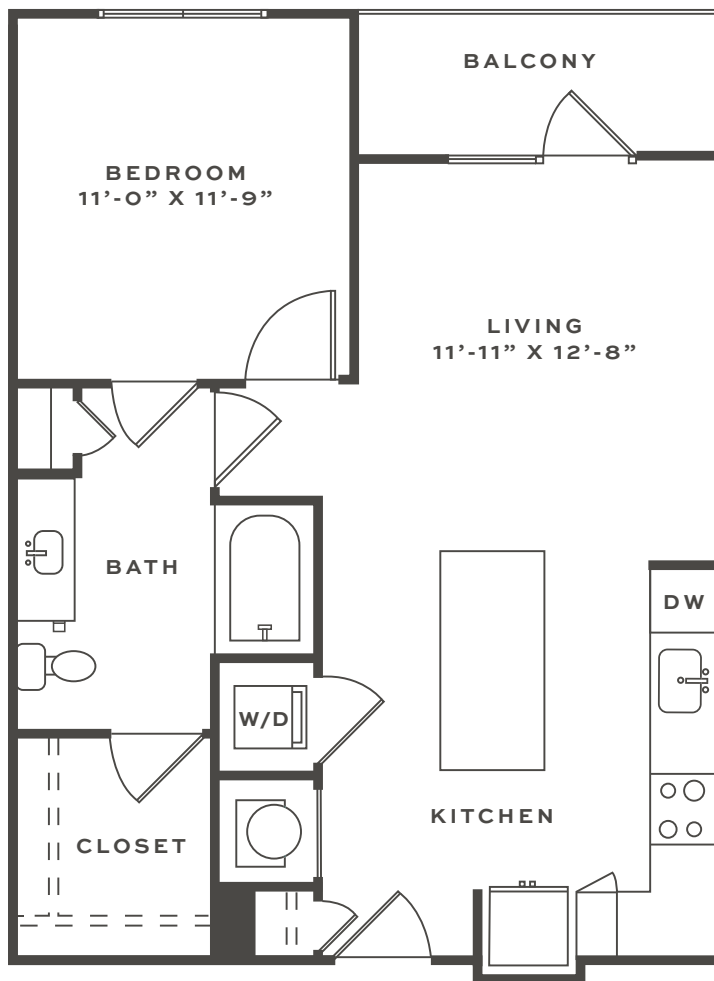

A4

1 BED | 1 BATH | 707 SQ. FT.

Information is believed to be accurate, but not warranted. Specification, pricing and availability are subject to change without notice. See agent for details. Artist's renderings and floorplans are approximate only and are not meant to be exact depictions of the unit. Drawings are not to scale. Your selected floorplan may vary from this illustration due to design configuration and architectural styling. Not all features are available in every apartment. All square footages are approximate.