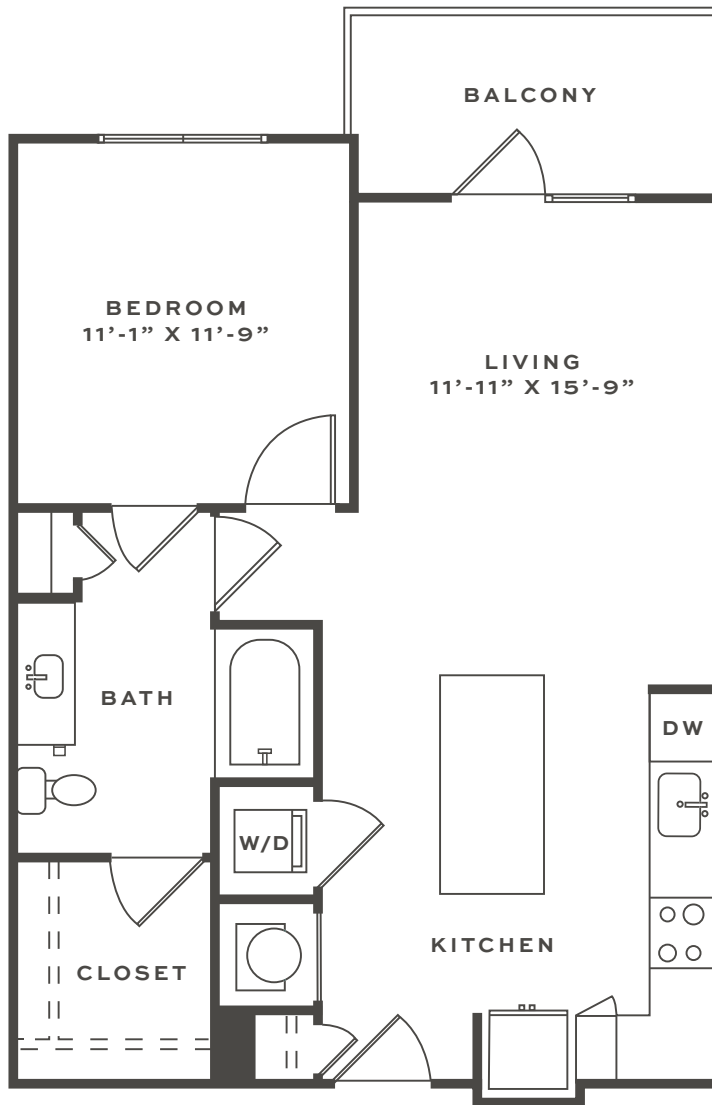

# A3

1 BED | 1 BATH | 745 SQ. FT.

Information is believed to be accurate, but not warranted. Specification, pricing and availability are subject to change without notice. See agent for details. Artist's renderings and floorplans are approximate only and are not meant to be exact depictions of the unit. Drawings are not to scale. Your selected floorplan may vary from this illustration due to design configuration and architectural styling. Not all features are available in every apartment. All square footages are approximate.