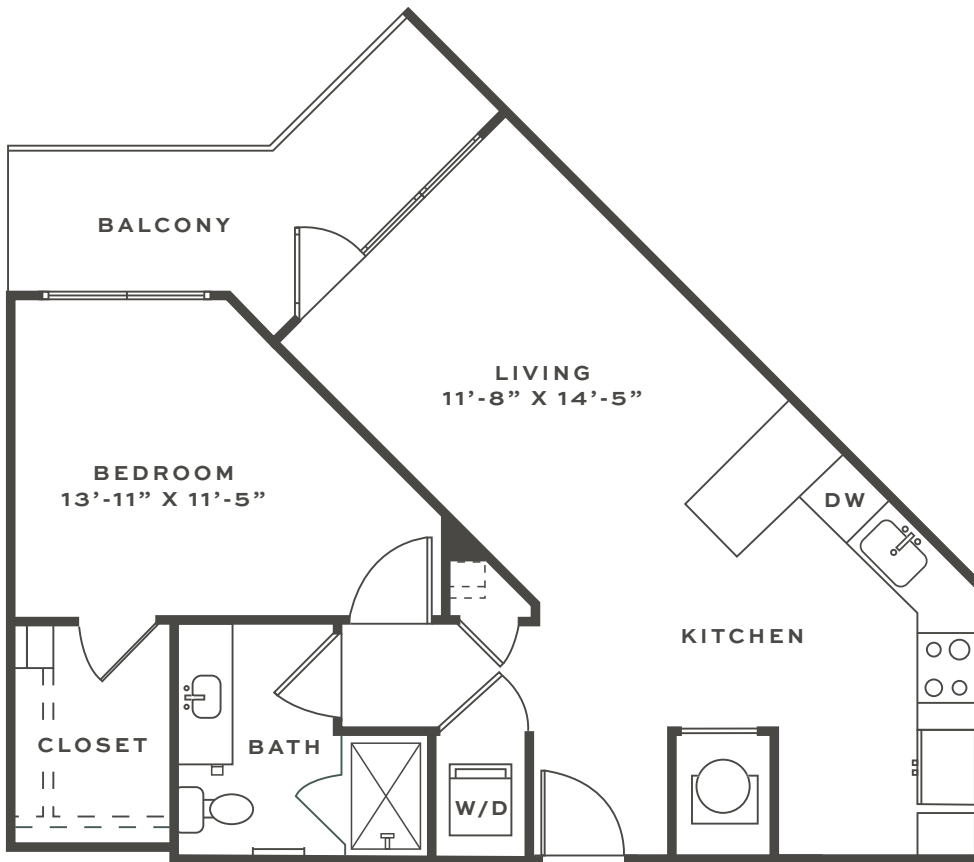

A2

1 BED | 1 BATH | 719 SQ. FT.

Information is believed to be accurate, but not warranted. Specification, pricing and availability are subject to change without notice. See agent for details. Artist's renderings and floorplans are approximate only and are not meant to be exact depictions of the unit. Drawings are not to scale. Your selected floorplan may vary from this illustration due to design configuration and architectural styling. Not all features are available in every apartment. All square footages are approximate.