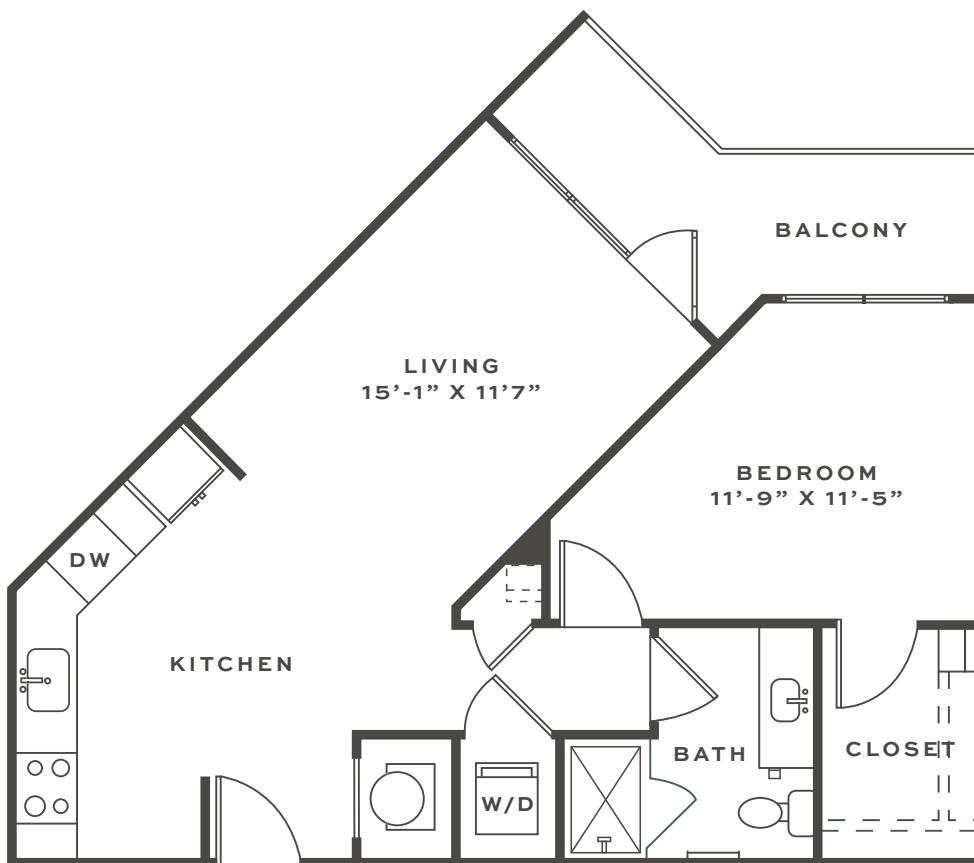

# A1

1 BED | 1 BATH | 726 SQ. FT.

Information is believed to be accurate, but not warranted. Specification, pricing and availability are subject to change without notice. See agent for details. Artist's renderings and floorplans are approximate only and are not meant to be exact depictions of the unit. Drawings are not to scale. Your selected floorplan may vary from this illustration due to design configuration and architectural styling. Not all features are available in every apartment. All square footages are approximate.